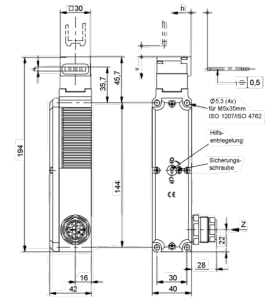

Sicherheitss.stroml.verrieg.

Technical data

Electrical assemblies	Safety switch
Length	192 Millimeter
Width	68 Millimeter
Height	42 Millimeter
Voltage	12 Volt
Protection class	IP65

No 3-side view is currently available for this product