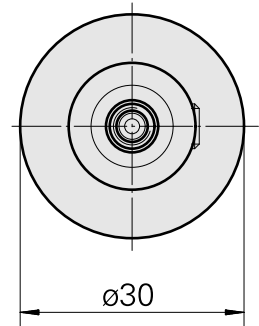

### Technical data

TH accessories category	WFB 20-12
Mounting	D6
Quick change inserts	Weldon mounting