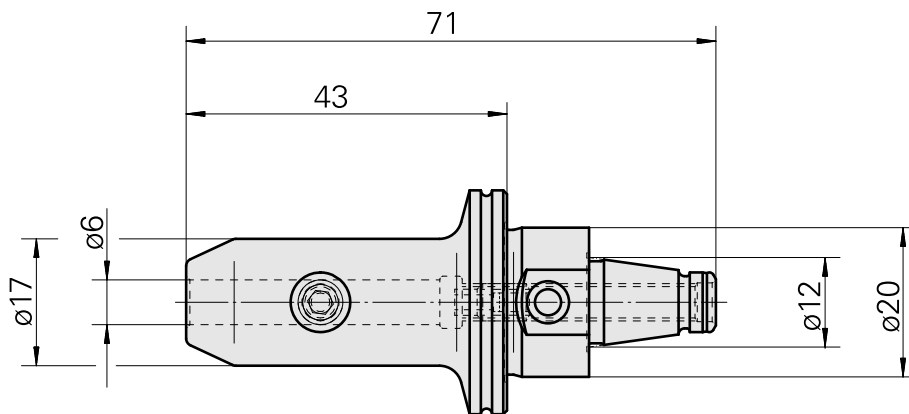

### Technical data

TH accessories category	WFB 20-12
Mounting	D6
Quick change inserts	Weldon mounting

#### [Adjusting screw M 5x10](#)

Product ID : 10674886

Previous product ID : 326793

---