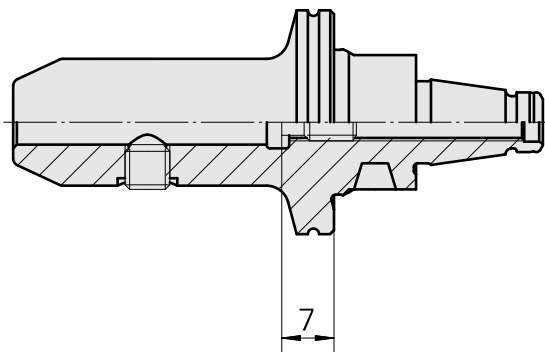

### Technical data

TH accessories category	WFB 20-12
Mounting	D6
Quick change inserts	Weldon mounting