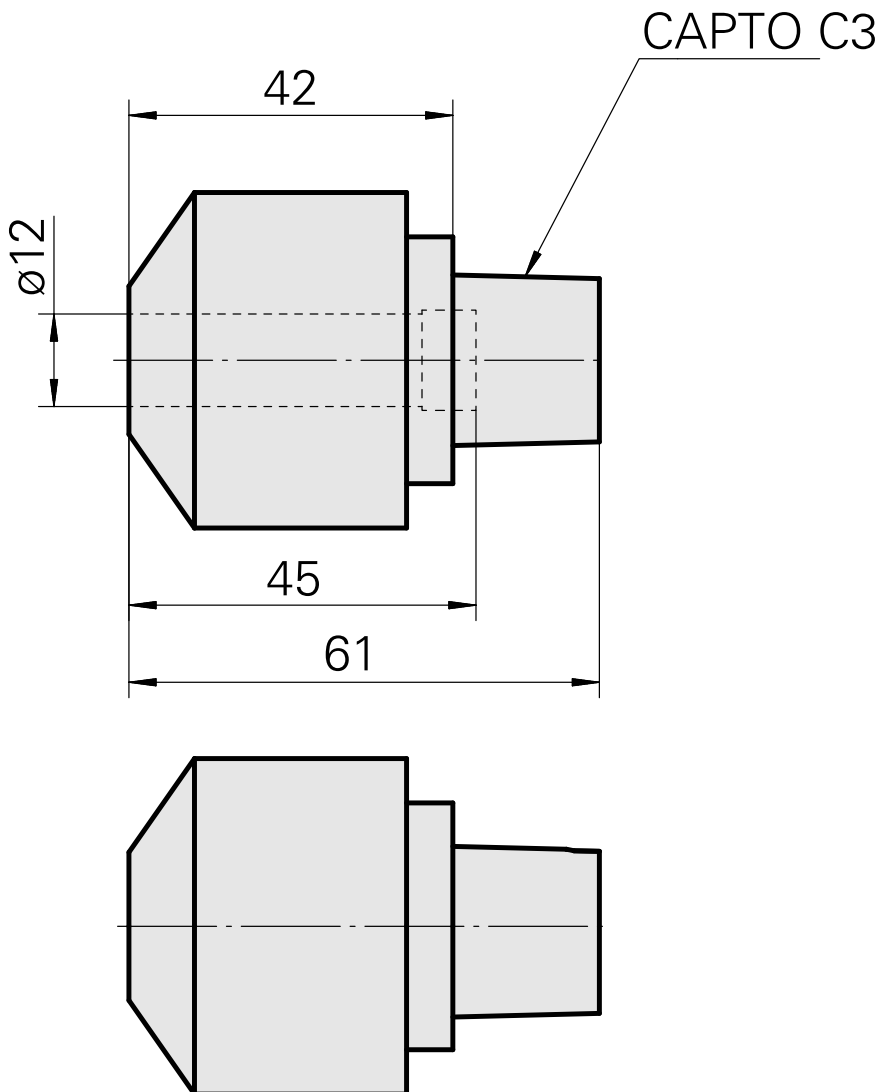

## INDEX CAPTO C3 Hydraulic expansion chuck

### Technical data

TH accessories category

INDEX CAPTO C3

Mounting

Hydraulic expansion chuck D12

Quick change inserts

hydraulic expan. mounting