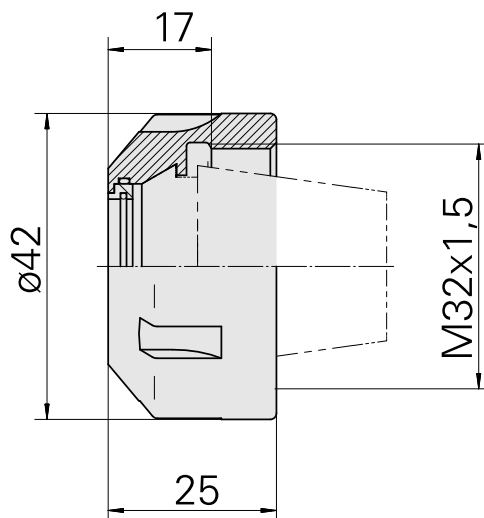

## Clamping nut, for internal cooling lubricant supply

### Technical data

TH accessories category	Clamping nut
Mounting	ER25
Collet type	ER 25
Clamping nut type	Female thread

10464259  
901939.3251

**INDEX**

---