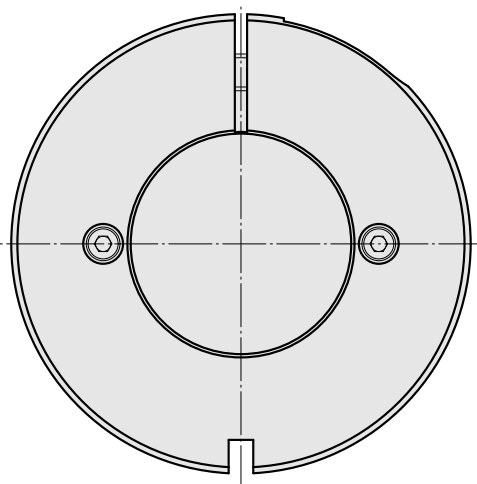

Reductions Hydraulic Expansion D51/ D36

Technical data

TH accessories category

Reductions Hydraulic Expansion

Mounting

D51

Tool mounting

D36