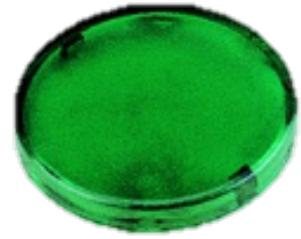

Tasterkappe gruen

Technische Daten

Hersteller Produktlinie	Schlegel
Elektrische Baugruppen	Bedienelement
Hersteller Produktlinie	QUATRON JUWEL
Farbe	GN - grün
Schutzart	IP65

Für dieses Produkt ist aktuell keine 3-Seiten-Ansicht verfügbar