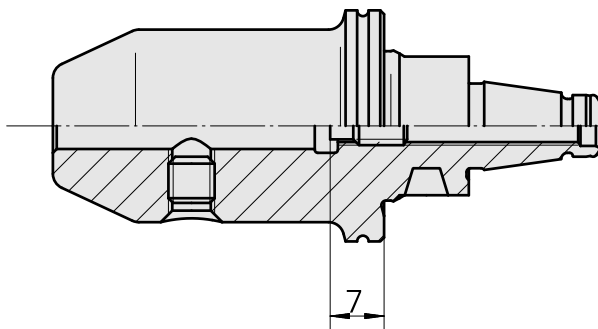

WFB 20-12 D6

Technical data

TH accessories category	WFB 20-12
Mounting	D6
Quick change inserts	Weldon mounting

Documents

No downloads available for this product

Accessories

Optional accessories

Other accessories

[Adjusting screw M 5x10](#)

Product ID : 10674886

Previous product ID : 326793

[Clamping screw M 6x 6 \(106AWS\)](#)

Product ID : 10565283

Previous product ID : 326789
