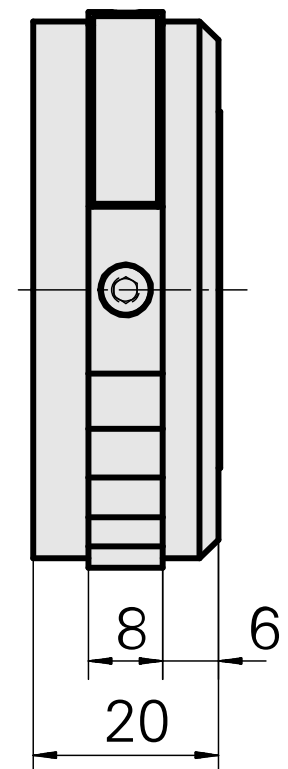

Embossing roller, D60 mm (2.36")

Technical data

TH accessories category

Embossing roller

Documents

No downloads available for this product