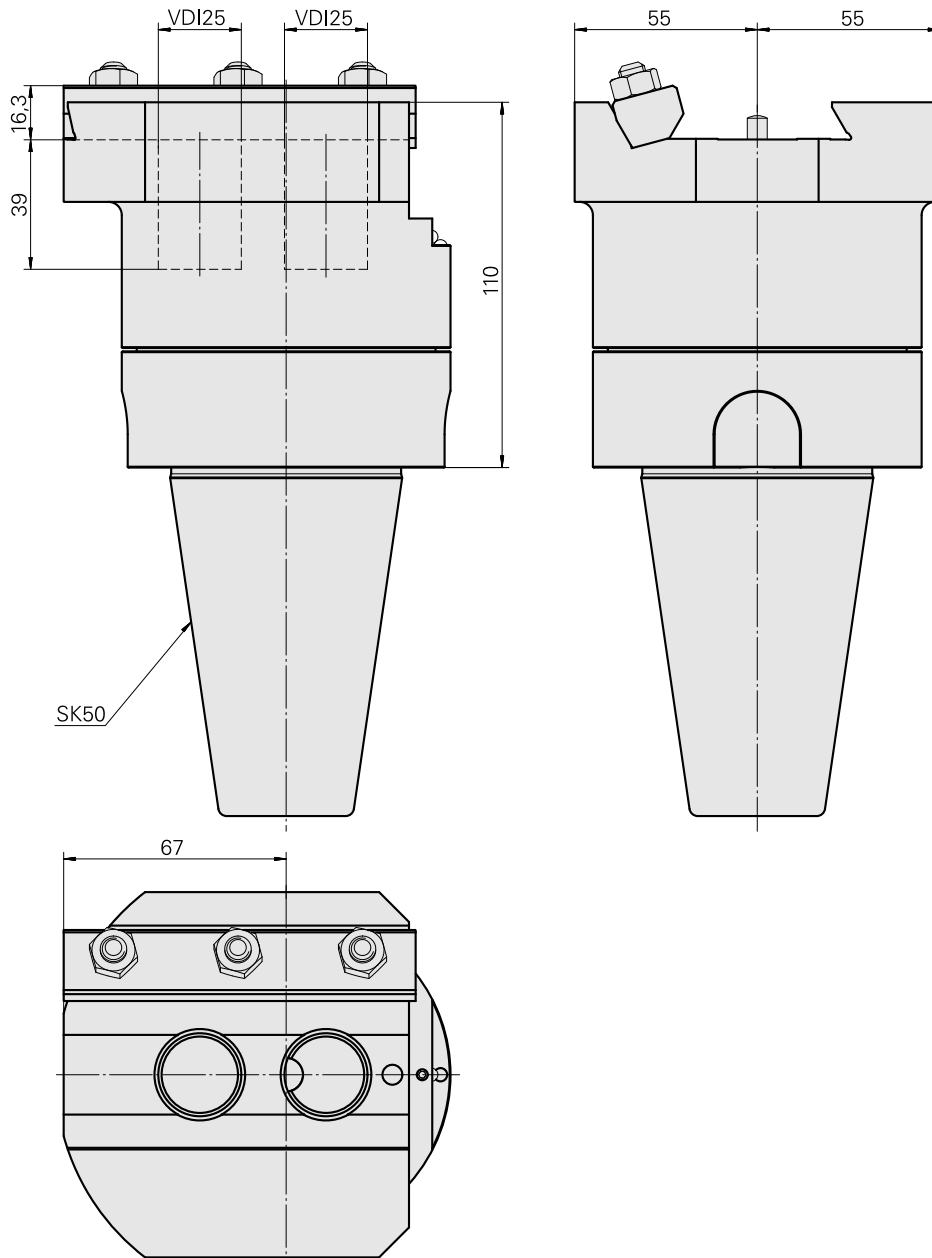

Adaptor

Technical data

TH accessories category

Adapter for presetting units

Mounting

SK50

Tool mounting

Dovetail ABC