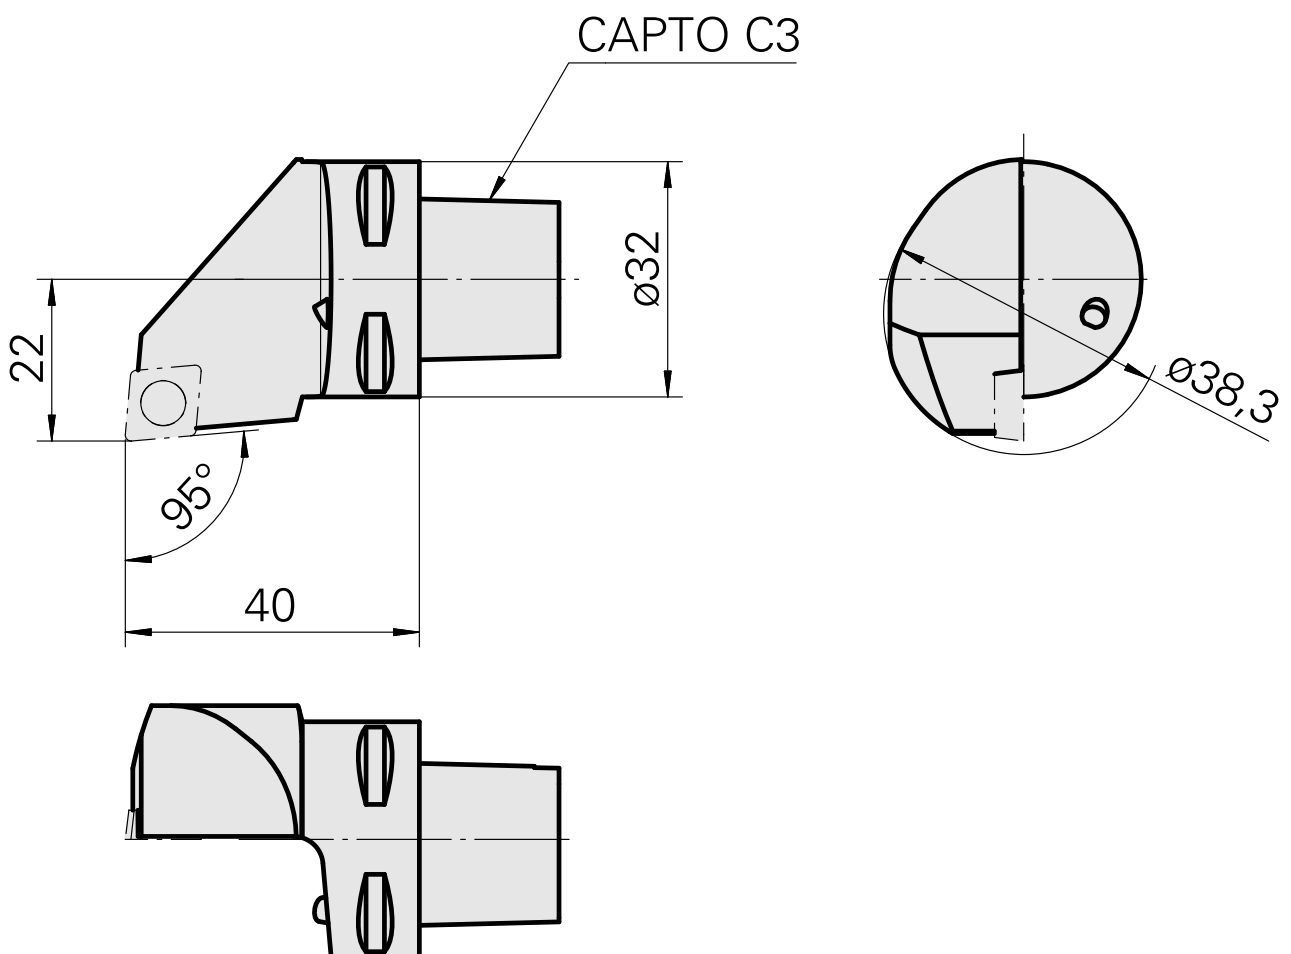

## INDEX CAPTO C3 for CC.. 09T3.., right, with gripper groove

### Technical data

TH accessories category

INDEX CAPTO C3

Mounting

for CC.. 09T3..

Quick change inserts

Turning tool holder