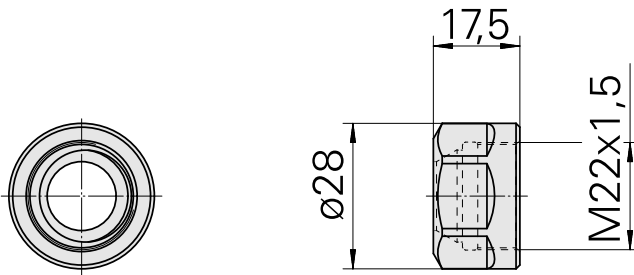

Clamping nut

Technical data

TH accessories category

Clamping nut

Mounting

ER16

Collet type

ER 16

Clamping nut type

Female thread

10378189
901939.01

INDEX

Documents

No downloads available for this product