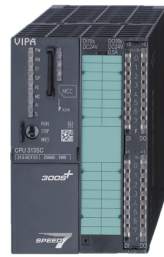

Electronic Control Board

Technical data

Electrical assemblies

I/O part IP20 cabinet

No 3-side view is currently available for this product

10370486
487456.1281

INDEX

Documents