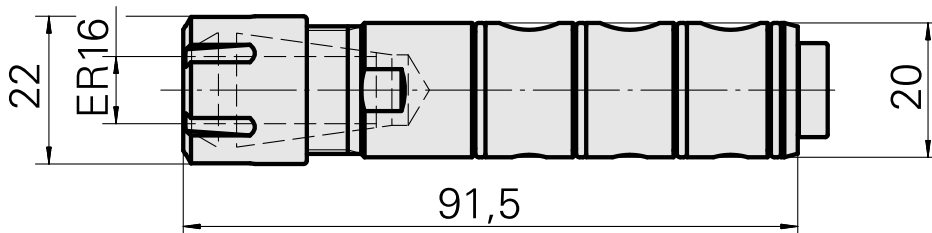

### Technical data

Drive	not live
Cooling	internal
Mounting	ER16
Pressure	80 bar
X [mm]	–
Y [mm]	–
Z [mm]	–
INDEX TRAUB products	TNL18 • TNL20 • TNL32-11 • TNL32 • TNL32-11 compact • TNL20-11 • TNL32 compact • TNK40.2-10 • TNL20.2 • TNK40.2