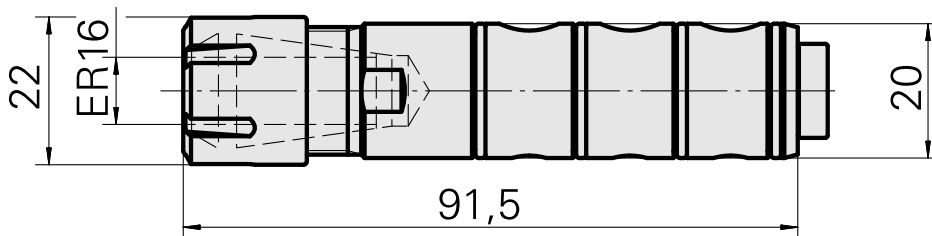

Mount ER16

Technical data

| | |
|-----------------------------|---|
| Drive | not live |
| Cooling | internal |
| Mounting | ER16 |
| Pressure | 80 bar |
| X [mm] | – |
| Y [mm] | – |
| Z [mm] | – |
| INDEX TRAUB products | TNL18 • TNL20 • TNL32-11 • TNL32 • TNL32-11 compact • TNL20-11 • TNL32 compact • TNK40.2-10 • TNK40.2-8 • TNL20.2 |

Documents

No downloads available for this product

Accessories

Required for operation

[Spanner 7111.16000](#)

Product ID : 10621809

Previous product ID : 490219.2161

| | | | |
|--|------------------|----------------------|---|
| TH accessories category Tool | Mounting ER16 | Collet type ER 16 | Clamping nut type Female thread diameter reduced |
| Tools for Collet chucks Clamping nut wrench | | | |

Optional accessories

Tool holder accessories

[Clamping nut](#)

Product ID : 10178506

Previous product ID : 901939.6161

| | | | |
|---|------------------|----------------------|---|
| TH accessories category Clamping nut | Mounting ER16 | Collet type ER 16 | Clamping nut type Female thread diameter reduced |
|---|------------------|----------------------|---|

[Clamping nut, for internal cooling lubricant supply](#)

Product ID : 10888980

Previous product ID : W9990347

| | | | |
|---|------------------|----------------------|---|
| TH accessories category Clamping nut | Mounting ER16 | Collet type ER 16 | Clamping nut type Female thread diameter reduced |
|---|------------------|----------------------|---|