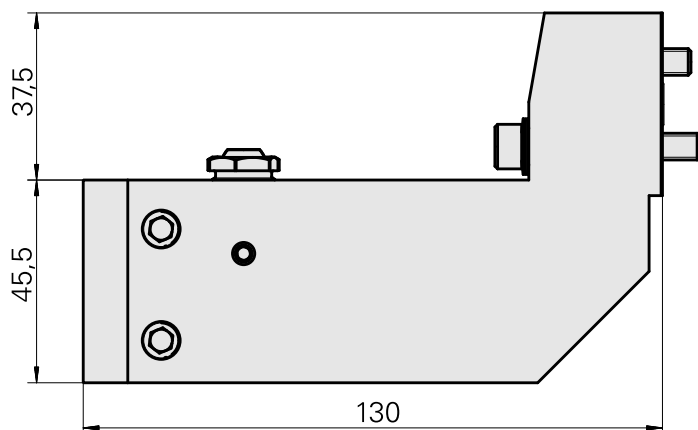

Mount D25

技术特点

| | |
|----------------------|----------------------|
| Drive | not live |
| Cooling | external |
| Pressure | 80 bar |
| Mounting | D25 |
| X [mm] | 112.6 (4.43") |
| Y [mm] | - |
| Z [mm] | - |
| INDEX TRAUB products | MS16-6 • MS16-6 Plus |