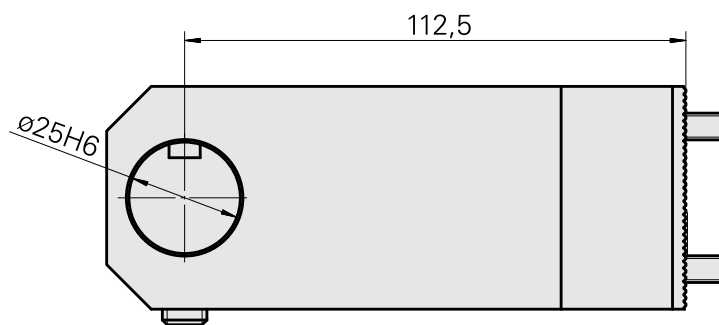

Mount D25

技术特点

| | |
|----------------------|----------------------|
| Drive | not live |
| Cooling | external |
| Pressure | 80 bar |
| Mounting | D25 |
| X [mm] | 112.6 (4.43") |
| Y [mm] | - |
| Z [mm] | - |
| INDEX TRAUB products | MS16-6 • MS16-6 Plus |