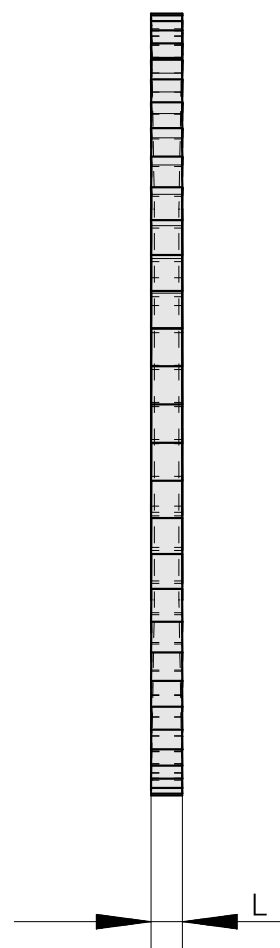

## Saw blade, circular saw blade width 4 mm (0.15")

### Technical data

TH accessories category

Circular saw blade d125

Tool mounting

22mm