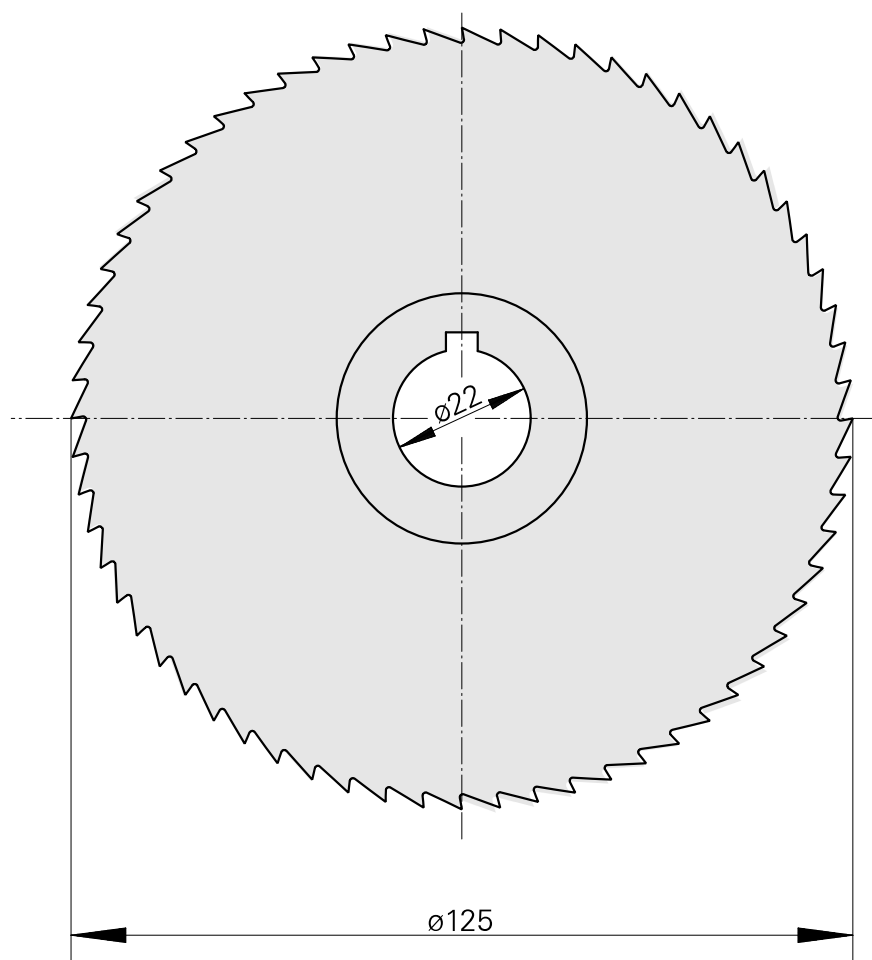

## Saw blade, circular saw blade width 4 mm (0.15")

### Technical data

TH accessories category

Circular saw blade d125

Tool mounting

22mm