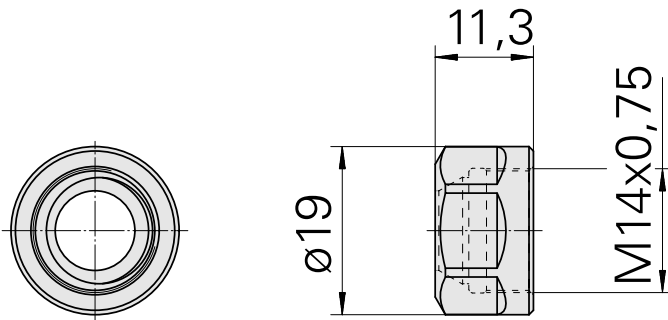

Clamping nut

Technical data

TH accessories category

Clamping nut

Mounting

ER11

Collet type

ER 11

Clamping nut type

Female thread

10302707
322438

INDEX

Documents

No downloads available for this product