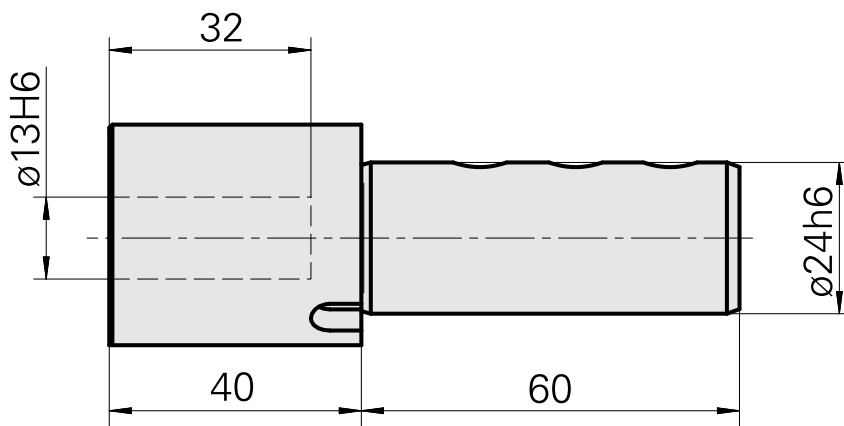

Mount D13 (0.51 ")

Technical data

Drive	not live
Mounting	D13
reversible 180°	no
X [mm]	-
Y [mm]	-
Z [mm]	-

Documents

No downloads available for this product