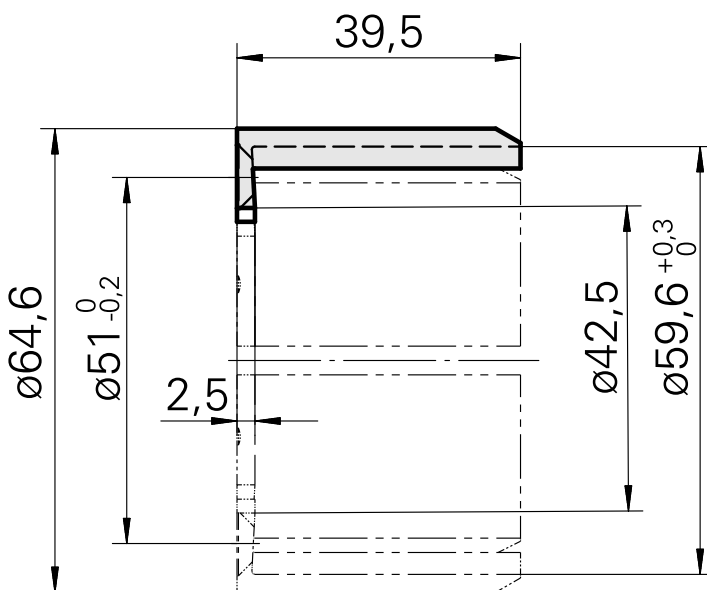

## Cover plate Circular prism

### Technical data

Shank TNL	Circular prism
Drive	not live
Fixation TNL	Central tensioning screw
INDEX TRAUB products	TNL12 • TNL12.2

10297555  
950551

**INDEX**

---