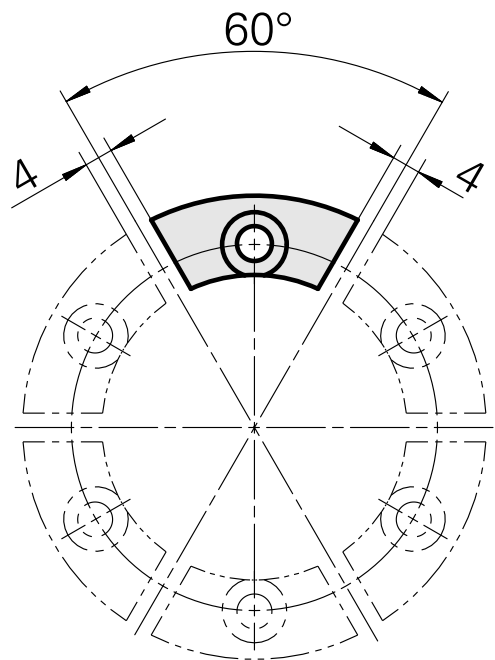

## Cover plate Circular prism

### Technical data

Shank TNL	Circular prism
Drive	not live
Fixation TNL	Central tensioning screw
INDEX TRAUB products	TNL12 • TNL12.2

10297555  
950551

**INDEX**

---