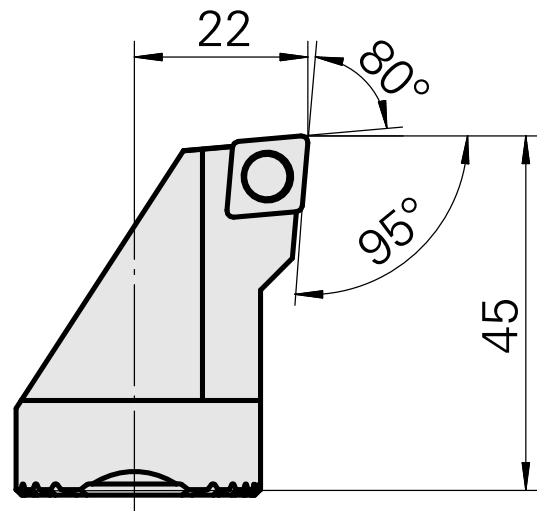

Boring head for CC.. 09T3..

Technical data

Mounting	for CC.. 09T3..
Cooling	internal
Pressure	50 bar
X [mm]	45 (1.77")
Z [mm]	22 (0.87)
INDEX TRAUB products	G220.3 • R200 • TNX65/42 • TNX220.3

Documents

No downloads available for this product

Accessories

Optional accessories

Other accessories

[Countersunk screw Wohlhaupter Nr. 115673](#)

Product ID : 10587078

Previous product ID : W00013.0026
