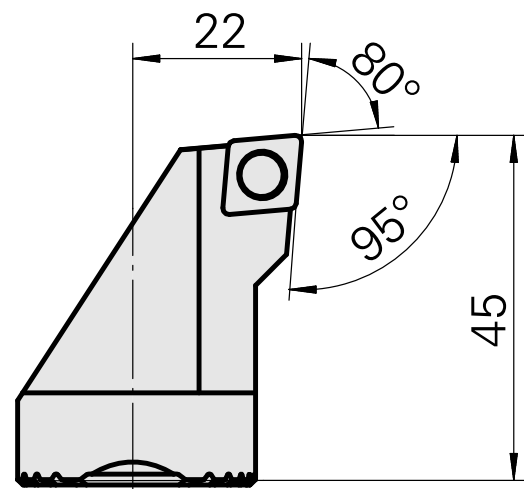

### Technical data

**Mounting**

for CC.. 09T3..

**Cooling**

internal

**Pressure**

50 bar

**X [mm]**

45 (1.77")

**Z [mm]**

22 (0.87)

**INDEX TRAUB products**

G220.3 • G220 • R200 • TNX65/42 •  
TNX220.3