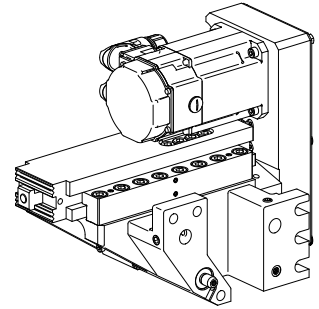

Slitta asse X

Technical data

Machining position

INDEX TRAUB products

MS16-6 • MS16-6 Plus

No 3-side view is currently available for this product

Documents

No downloads available for this product

Accessories

Optional accessories

Quad-Ring® Seal

[quad-ring](#)

Product ID : 10606686

Previous product ID : 479112.0102

| | | | |
|---|------------------|------------------------------|--|
| manufacturer product line Trelleborg | TSS material no. | Cord size 2.62 Millimeter | manufacturer product line Quad-Ring® Seal |
|---|------------------|------------------------------|--|

O-Rings

[O-RING](#)

Product ID : 10720281

Previous product ID : 479100.0102

| | | | |
|---|------------------|---------------------------|-------------------------------------|
| manufacturer product line Trelleborg | TSS material no. | Cord size 2 Millimeter | manufacturer product line O-ring |
|---|------------------|---------------------------|-------------------------------------|

[Gasket ring](#)

Product ID : 10866740

Previous product ID : 479103.1542

| | | | |
|---|------------------|------------------------------|-------------------------------------|
| manufacturer product line Trelleborg | TSS material no. | Cord size 2.62 Millimeter | manufacturer product line O-ring |
|---|------------------|------------------------------|-------------------------------------|