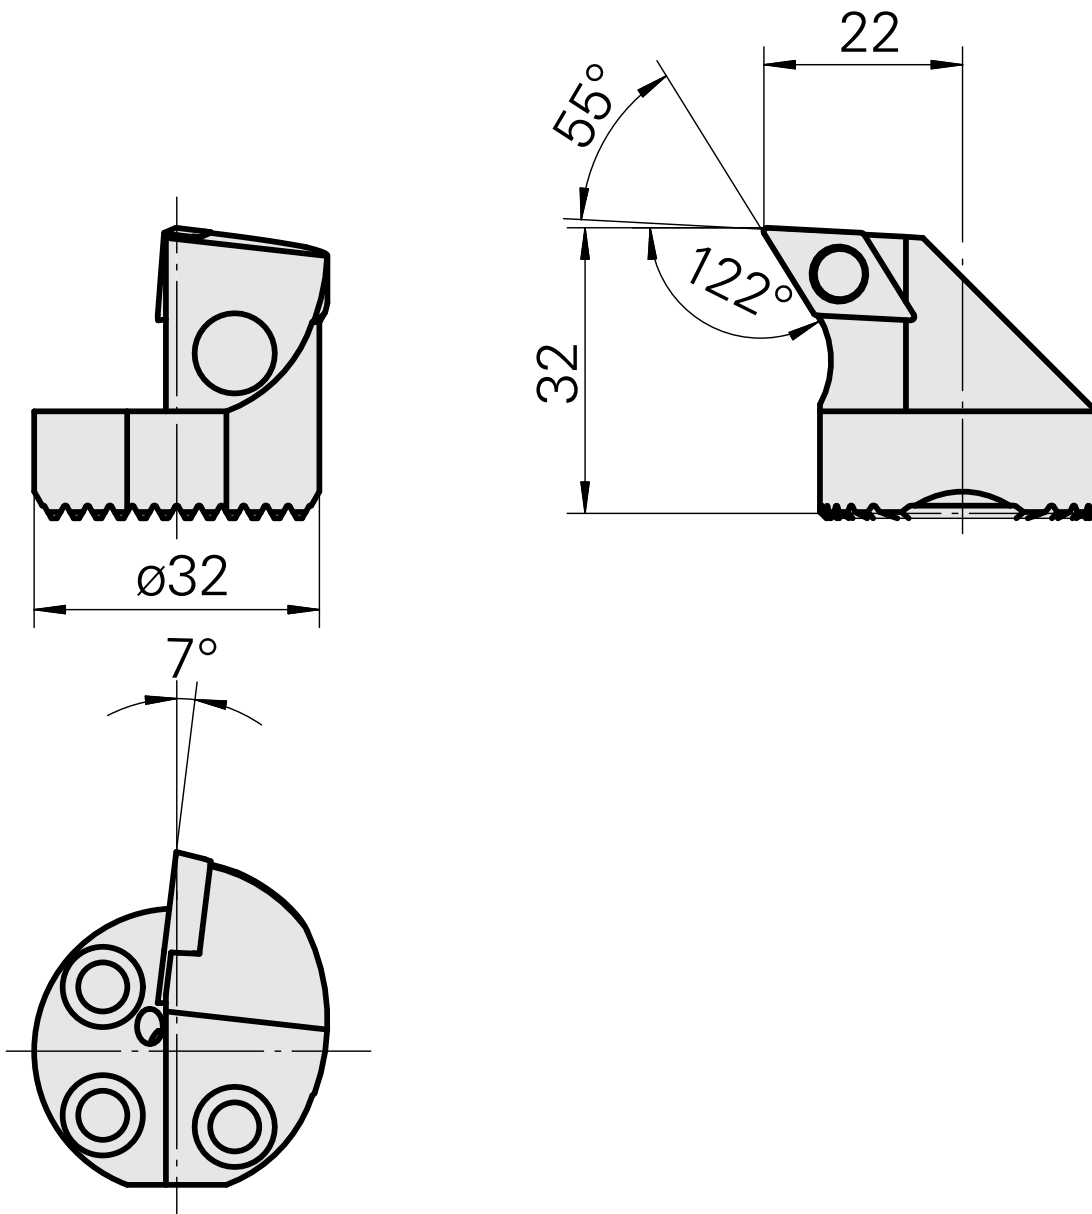

## Boring head for DC.. 11T3..

### Technical data

Mounting	for DC.. 11T3..
Cooling	internal
Pressure	50 bar
X [mm]	32 (1.26")
Z [mm]	22 (0.87)
INDEX TRAUB products	G220.3 • R200 • TNX65/42 • TNX220.3

### **Other accessories**

[Countersunk screw Wohlhaupter Nr. 115673](#)

Product ID : 10587078

Previous product ID : W00013.0026

---