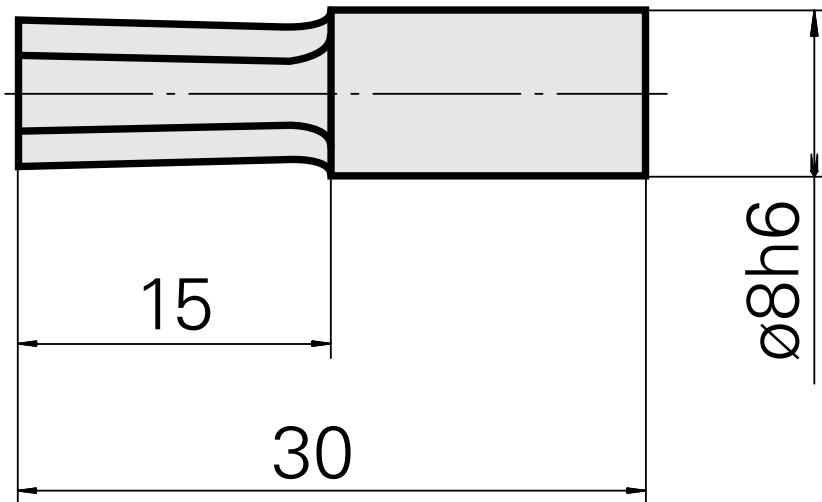

Broach SW5 mm

Technical data

TH accessories category

Broach

Mounting

SW5 mm

Tool mounting

8mm