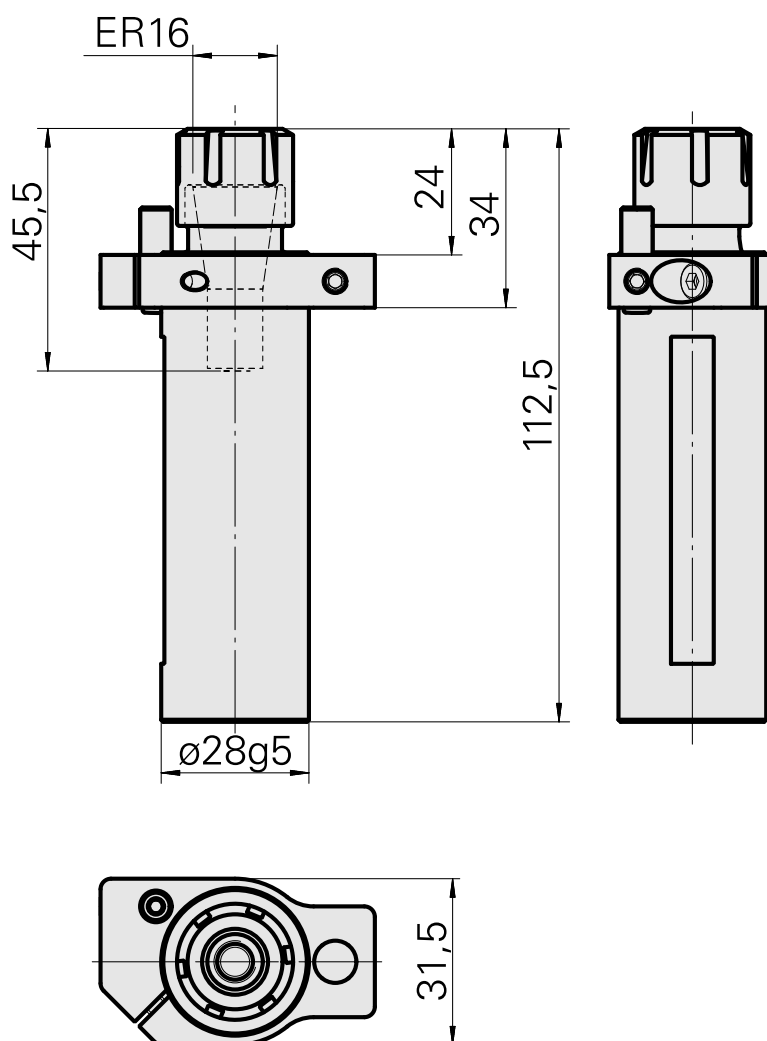

Porte-foret Queue 28 ER16

Technical data

Queue TNL	Queue 28
Entraînement	non entraîné
Fixation TNL	Goupille de pré-centrage
Arrosage	central
Pression	120 bar
Attachement	ER16
X [mm]	-
Y [mm]	-
Z [mm]	34
Produits INDEX TRAUB	TNL12 • TNL12.2

Product ID : 12063156

Previous product ID :

Clé

Product ID : 10621809

Previous product ID : 490219.2161

TH accessories category Tool	Mounting ER16	Collet type ER 16	Clamping nut type Female thread diameter reduced
Tools for Collet chucks Clamping nut wrench			

Optional accessories

Tool holder accessories

Clamping nut

Product ID : 10178506

Previous product ID : 901939.6161

TH accessories category Clamping nut	Mounting ER16	Collet type ER 16	Clamping nut type Female thread diameter reduced
---	------------------	----------------------	---