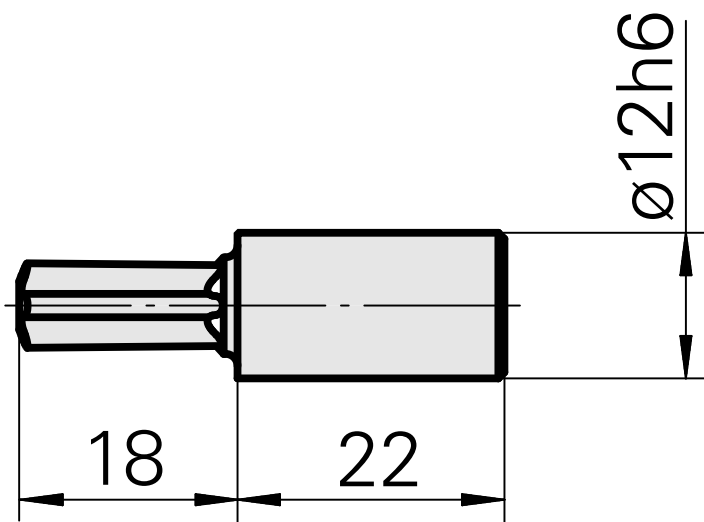

Broach Torx 70

Technical data

TH accessories category	Broach
Mounting	Torx 70
Tool mounting	12mm

Documents

No downloads available for this product