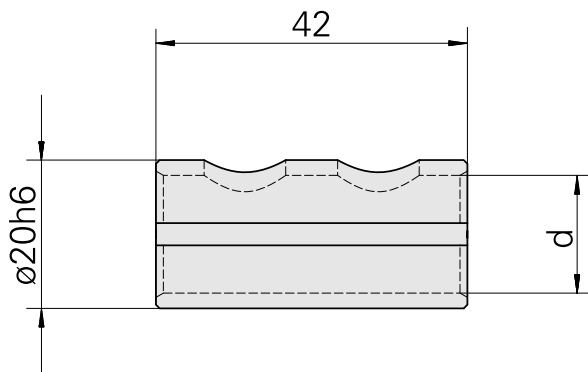

## Mounting sleeve D20/ 16mm

### Technical data

TH accessories category	Mounting sleeve
Mounting	D20
Tool mounting	16mm