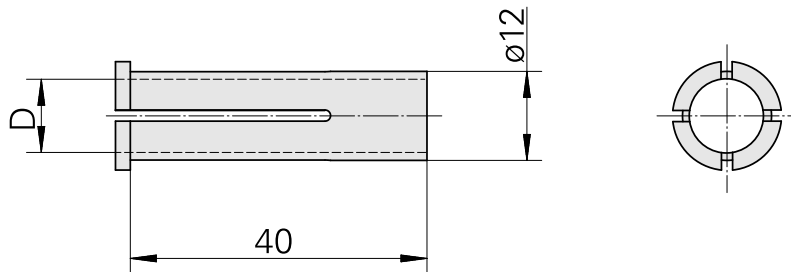

Reductions Hydraulic Expansion D12/ 10mm, sealed

Technical data

TH accessories category	Reductions Hydraulic Expansion
Mounting	D12
Tool mounting	10mm

10249638
W9991115

INDEX

Documents

No downloads available for this product