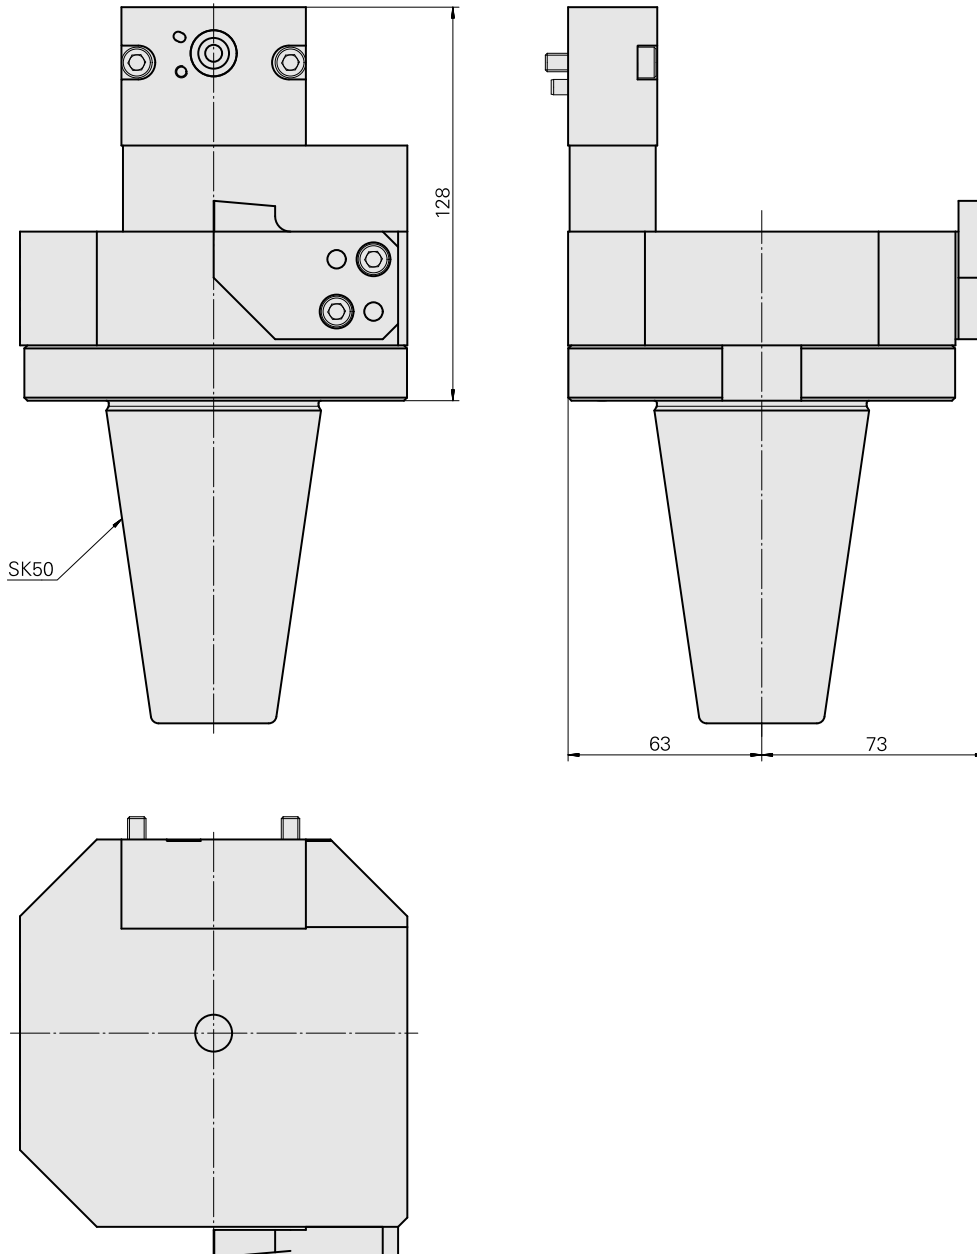

Presetting device

Technical features

TH accessories category

Adapter for presetting units

Mounting

SK50

Tool mounting

MS16 DrillGroovBlock

Documents

No downloads available for this product

Accessories

Optional accessories

Tool holder accessories

[Adapter plate, Rotated 90°](#)

Product ID : 10630218

Previous product ID : W9990900

TH accessories
category
Plate rear drilling unit
MS16