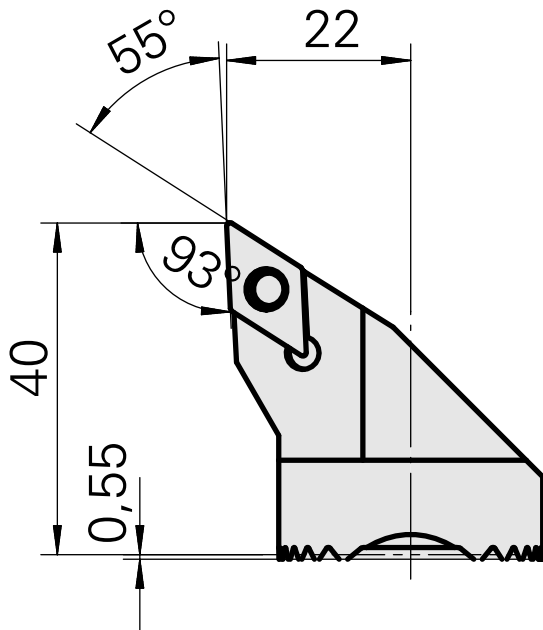

Boring head for DC.. 11T3..

Technical data

Mounting	for DC.. 11T3..
Cooling	internal
Pressure	50 bar
X [mm]	40 (1.57")
Z [mm]	22 (0.87)
INDEX TRAUB products	G220.3 • R200 • TNX65/42 • TNX220.3

Documents

No downloads available for this product

Accessories

Optional accessories

Other accessories

[Countersunk screw Wohlhaupter Nr. 115673](#)

Product ID : 10587078

Previous product ID : W00013.0026
