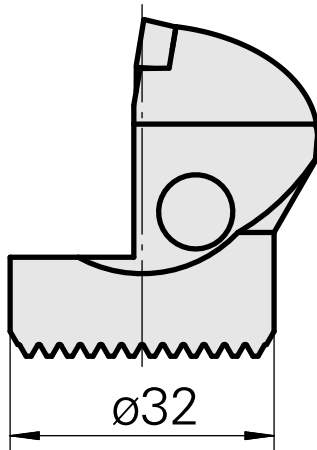

Boring head for DC.. 11T3..

Technical data

Mounting	for DC.. 11T3..
Cooling	internal
Pressure	50 bar
X [mm]	40 (1.57")
Z [mm]	22 (0.87)
INDEX TRAUB products	G220.3 • R200 • TNX65/42 • TNX220.3

Documents

No downloads available for this product

Accessories

Optional accessories

Other accessories

[Countersunk screw Wohlhaupter Nr. 115673](#)

Product ID : 10587078

Previous product ID : W00013.0026
