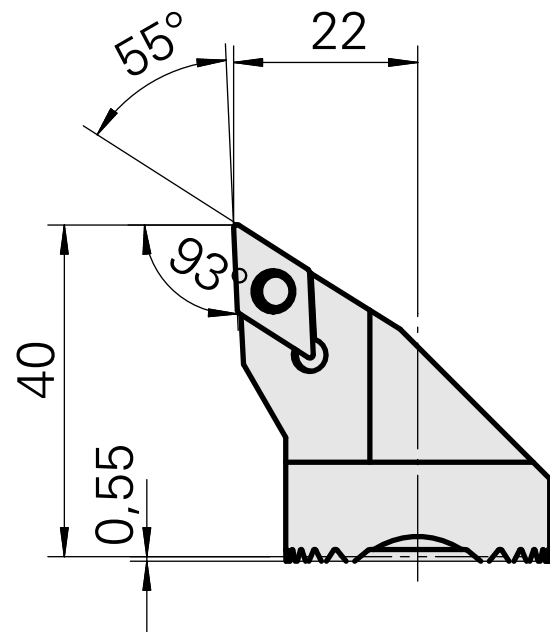

Boring head for DC.. 11T3..

Technical data

Mounting	for DC.. 11T3..
Cooling	internal
Pressure	50 bar
X [mm]	40 (1.57")
Z [mm]	22 (0.87)
INDEX TRAUB products	G220.3 • R200 • TNX65/42 • TNX220.3

Documents

No downloads available for this product

Accessories

Optional accessories

Other accessories

[Countersunk screw Wohlhaupter Nr. 115673](#)

Product ID : 10587078

Previous product ID : W00013.0026
