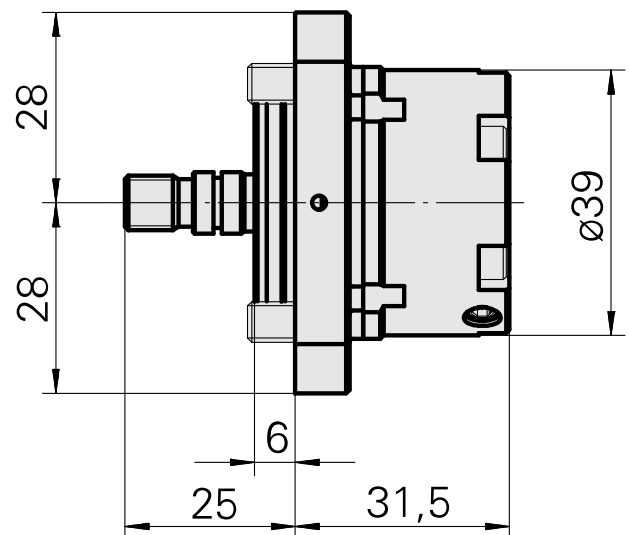

Coolant Supply, internal 160 bar

Technical data

There are currently no additional technical features stored for this product

Documents

Product notes

[DE \(pdf\)](#)

[EN \(pdf\)](#)

[FR \(pdf\)](#)