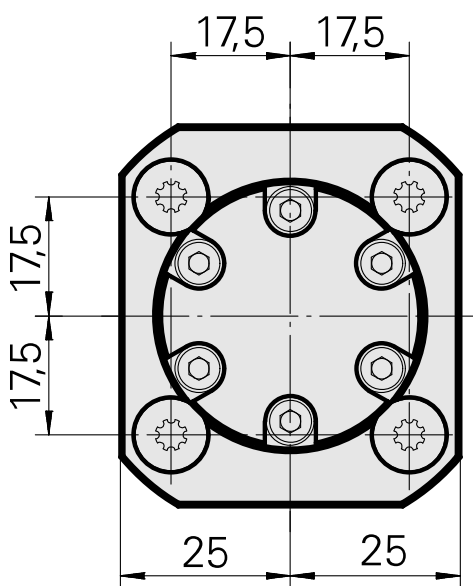

Coolant Supply, internal 160 bar

Technical data

There are currently no additional technical features stored for this product

Documents

Product notes

[DE \(pdf\)](#)

[EN \(pdf\)](#)

[FR \(pdf\)](#)