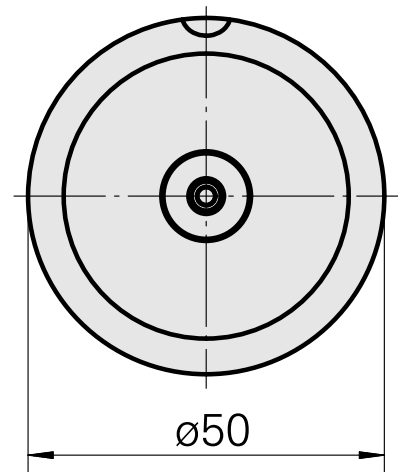

WFB 32-20 D12

Technical data

TH accessories category

WFB 32-20

Mounting

D12

Quick change inserts

Weldon mounting