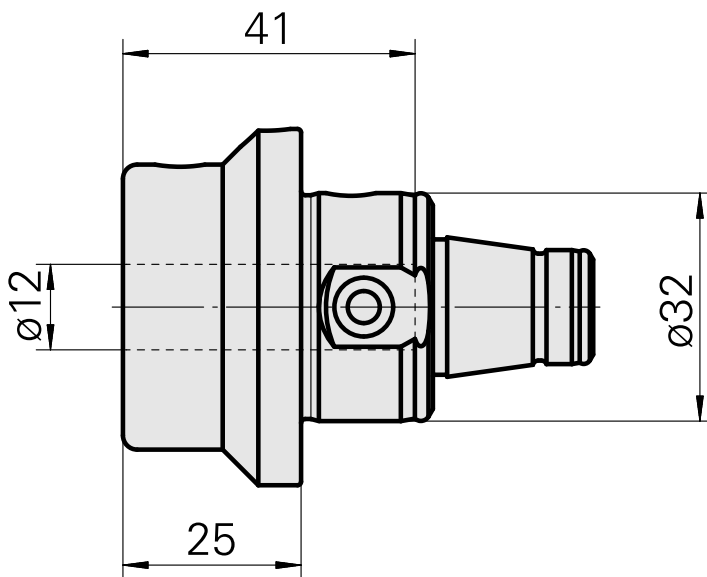

WFB 32-20 D12

Technical data

TH accessories category

WFB 32-20

Mounting

D12

Quick change inserts

Weldon mounting

Documents

No downloads available for this product

Accessories

Optional accessories

Other accessories

[Mounting sleeve with collar D12](#)

Product ID : 11060576

Previous product ID : W94280.21--

[Clamping sleeve D12](#)

Product ID : 10964938

Previous product ID : 993112.-----
