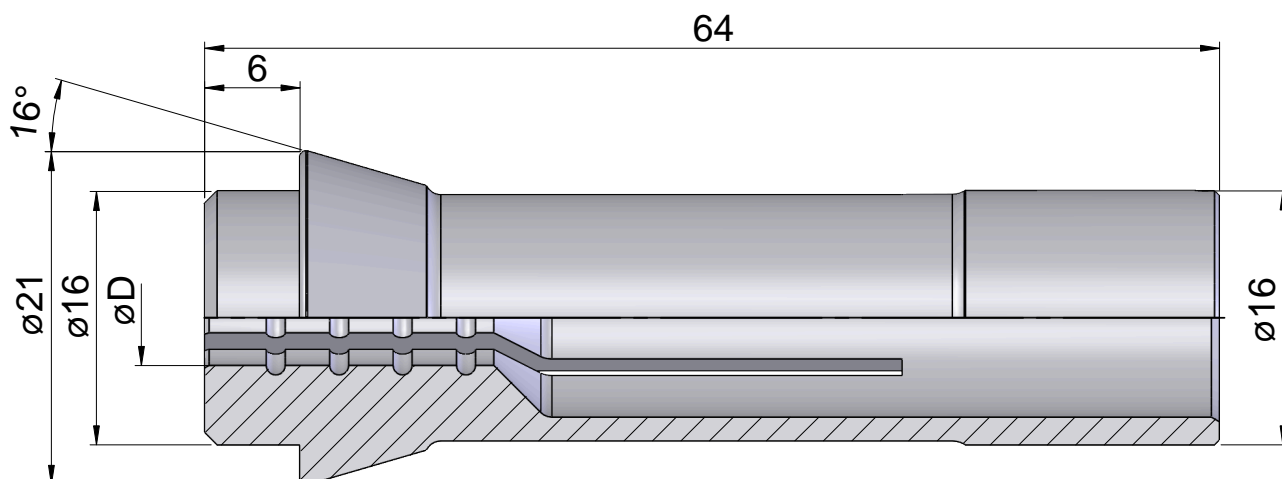

Clamping collet 1212E/F16 Ø=13,00

Technical data

There are currently no additional technical features stored for this product

Documents

No downloads available for this product