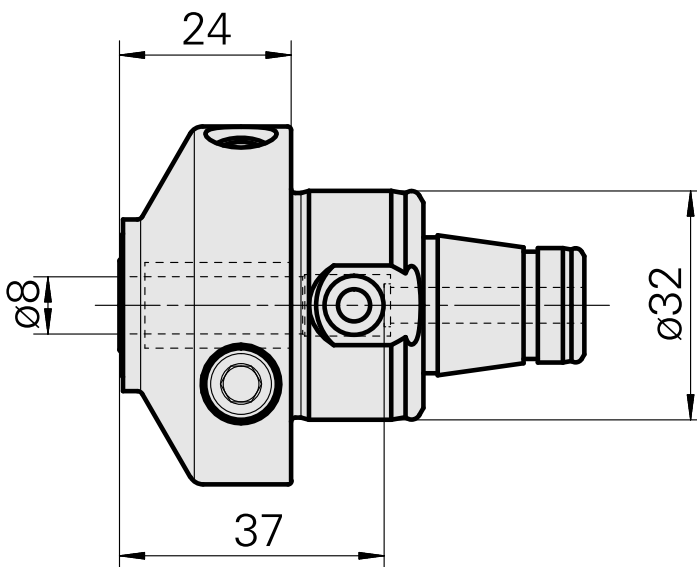

WFB 32-20 Hydraulic expansion chuck D8

Technical data

TH accessories category

WFB 32-20

Mounting

Hydraulic expansion chuck D8

Quick change inserts

hydraulic expan. mounting