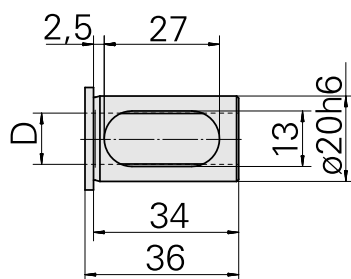

Mounting sleeve with collar D20/ 4mm

Technical data

TH accessories category	Mounting sleeve with collar
Mounting	D20
Tool mounting	4mm

Documents

No downloads available for this product