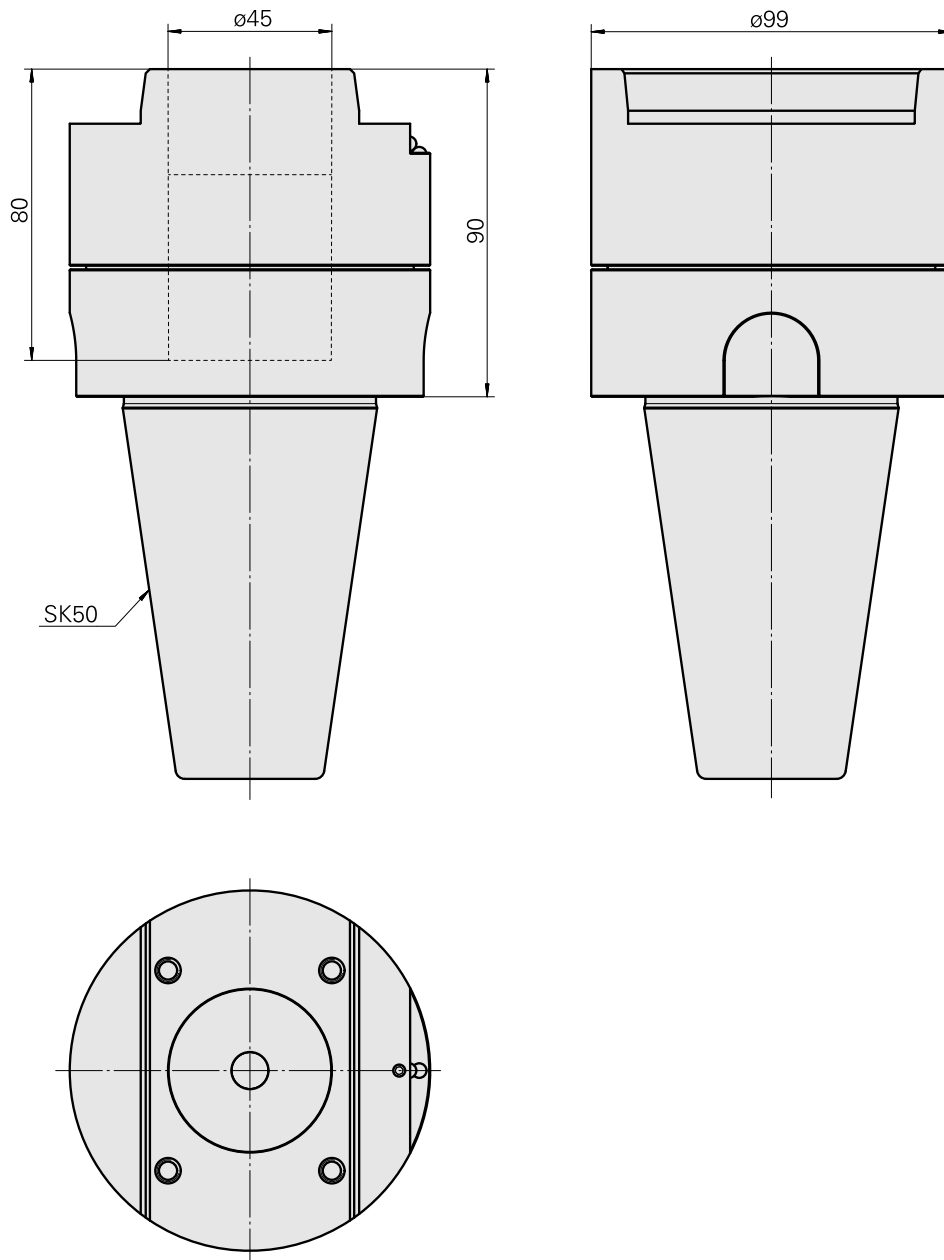

Adaptor

Technical data

TH accessories category

Adapter for presetting units

Mounting

SK50

Tool mounting

Compact shank 45