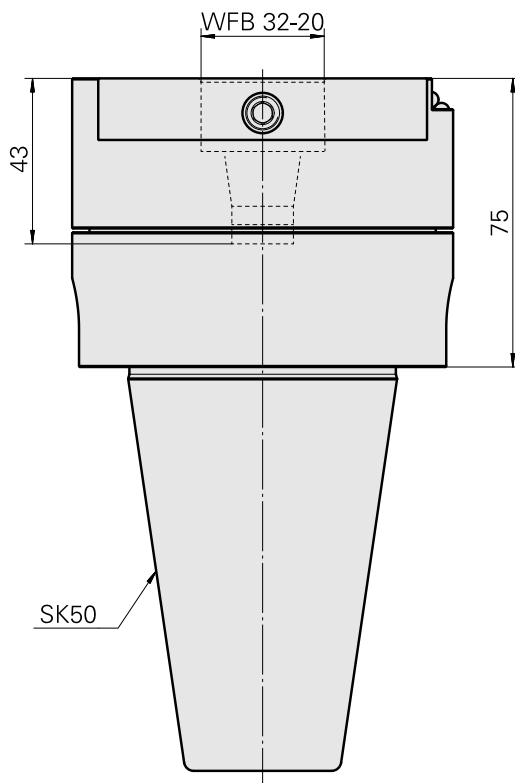

Adaptor

Technical data

TH accessories category

Adapter for presetting units

Mounting

SK50

Tool mounting

WFB 32-20