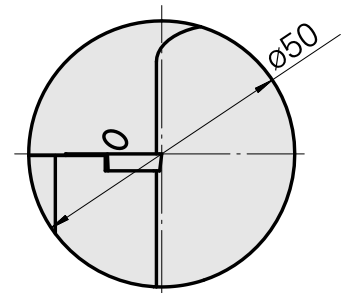

WFB 32-20 for VC.. 1103.., right, without gripper groove

Technical data

TH accessories category

WFB 32-20

Mounting

for VC.. 1103..

Quick change inserts

Turning tool holder