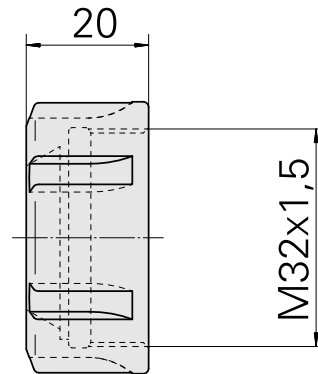

Clamping nut

Technical data

TH accessories category

Clamping nut

Mounting

ER25

Collet type

ER 25

Clamping nut type

Female thread

10193990
901939.0251

INDEX

Documents

No downloads available for this product