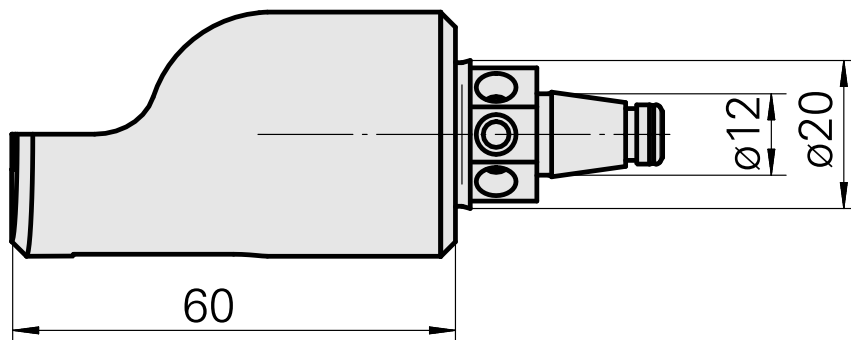

WFB 20-12 for CC.. 09T3.., left, without gripper groove

Technical data

TH accessories category

WFB 20-12

Mounting

for CC.. 09T3..

Quick change inserts

Turning tool holder