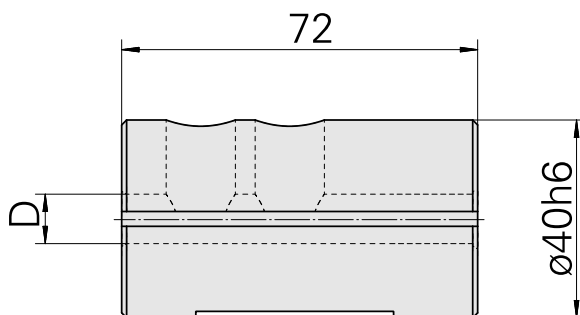

## Mounting sleeve D40/ 32mm

### Technical data

TH accessories category	Mounting sleeve
Mounting	D40
Tool mounting	32mm