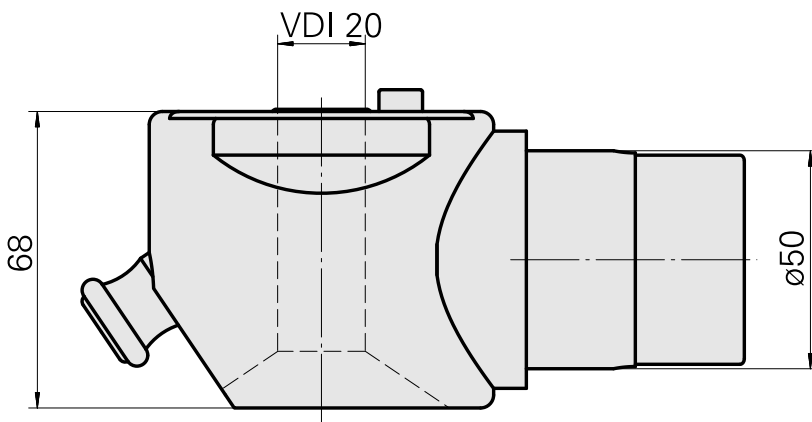

Adapter mounting aid VDI 20

Technical data

TH accessories category

Adapter mounting aid

Tool mounting

VDI 20

Documents

No downloads available for this product