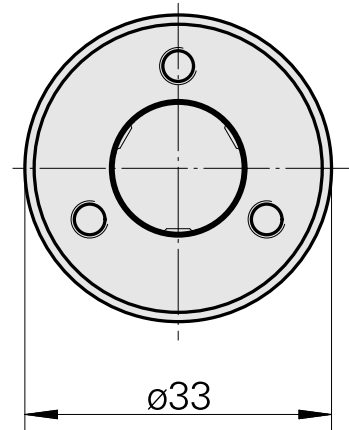

## WFB 20-12 D14, adapter for broaching tool

### Technical data

|                         |                  |
|-------------------------|------------------|
| TH accessories category | WFB 20-12        |
| Mounting                | D14              |
| Quick change inserts    | miscell mounting |