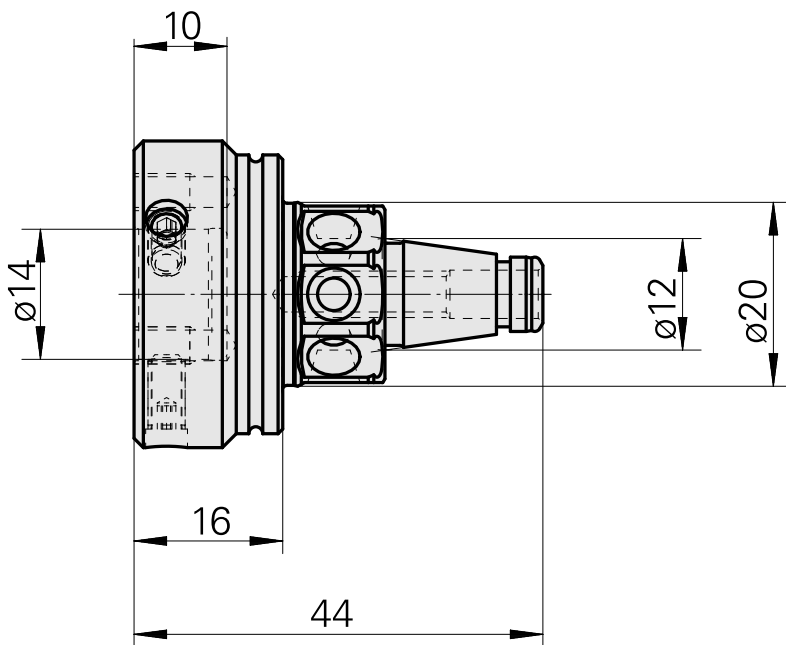

## WFB 20-12 D14, adapter for broaching tool

### Technical data

|                         |                  |
|-------------------------|------------------|
| TH accessories category | WFB 20-12        |
| Mounting                | D14              |
| Quick change inserts    | miscell mounting |