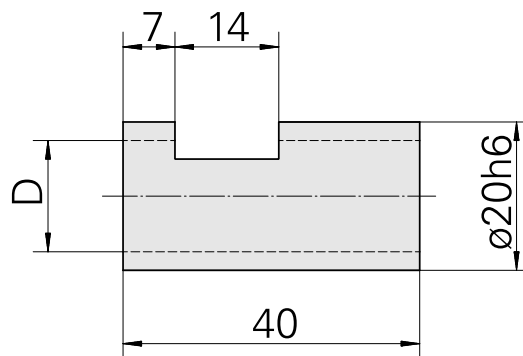

Clamping sleeve D20/ 16mm

Technical data

TH accessories category	Clamping sleeve
Mounting	D20
Tool mounting	16mm

Documents

No downloads available for this product