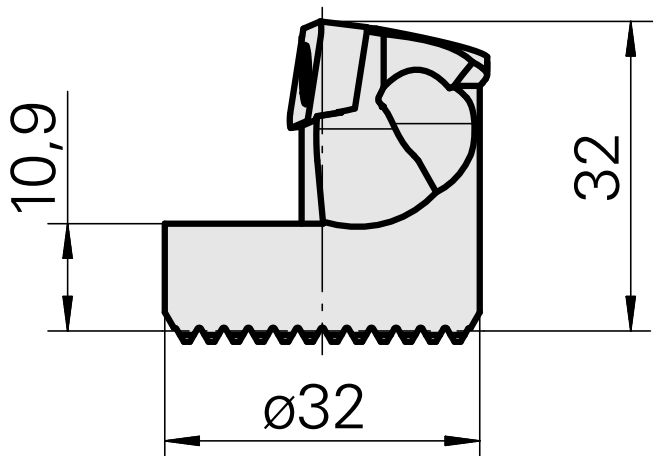

Boring head for VC.. 1604..

Technical data

Mounting	for VC.. 1604..
Cooling	internal
Pressure	50 bar
X [mm]	32 (1.26")
Z [mm]	22 (0.87)
INDEX TRAUB products	G220.3 • G220 • R200 • TNX65/42 • TNX220.3

Documents

No downloads available for this product

Accessories

Optional accessories

Other accessories

[Countersunk screw Wohlhaupter Nr. 115673](#)

Product ID : 10587078

Previous product ID : W00013.0026
