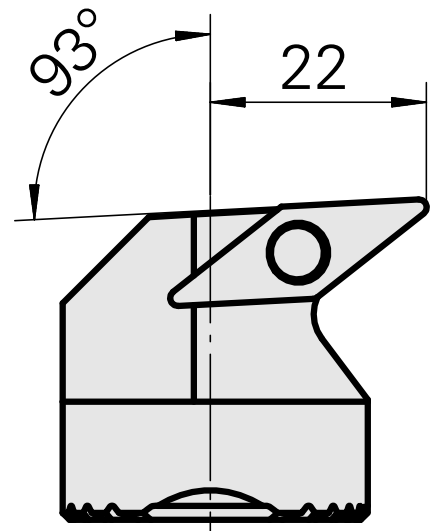

Boring head for VC.. 1604..

Technical data

Mounting	for VC.. 1604..
Cooling	internal
Pressure	50 bar
X [mm]	32 (1.26")
Z [mm]	22 (0.87)
INDEX TRAUB products	G220.3 • G220 • R200 • TNX65/42 • TNX220.3

Documents

No downloads available for this product

Accessories

Optional accessories

Other accessories

[Countersunk screw Wohlhaupter Nr. 115673](#)

Product ID : 10587078

Previous product ID : W00013.0026
