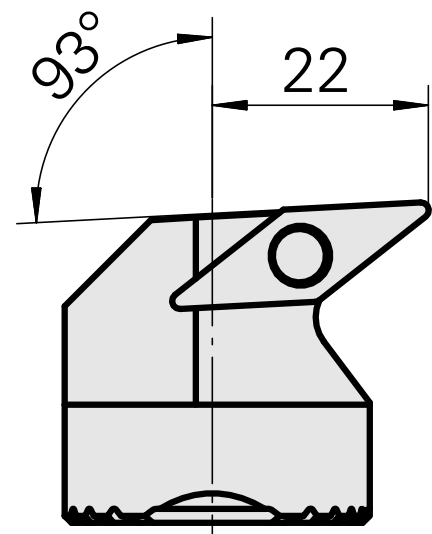

Boring head for VC.. 1604..

Technical data

Mounting	for VC.. 1604..
Cooling	internal
Pressure	50 bar
X [mm]	32 (1.26")
Z [mm]	22 (0.87)
INDEX TRAUB products	G220.3 • G220 • R200 • TNX65/42 • TNX220.3

Documents

No downloads available for this product

Accessories

Optional accessories

Other accessories

[Countersunk screw Wohlhaupter Nr. 115673](#)

Product ID : 10587078

Previous product ID : W00013.0026
