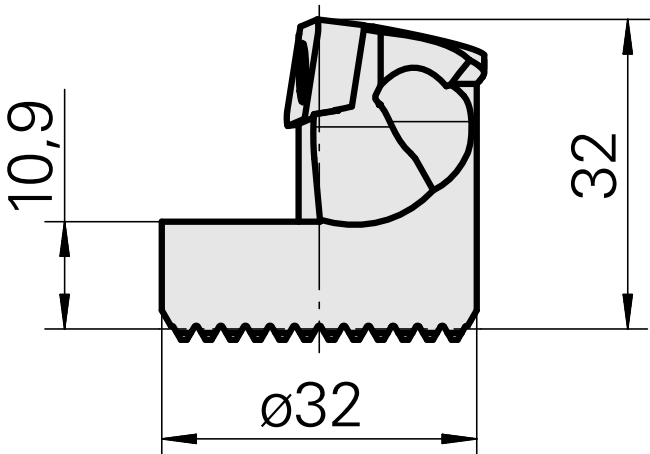

Boring head for VC.. 1604..

Technical data

Mounting	for VC.. 1604..
Cooling	internal
Pressure	50 bar
X [mm]	32 (1.26")
Z [mm]	22 (0.87)
INDEX TRAUB products	G220.3 • G220 • R200 • TNX65/42 • TNX220.3

Documents

No downloads available for this product

Accessories

Optional accessories

Other accessories

[Countersunk screw Wohlhaupter Nr. 115673](#)

Product ID : 10587078

Previous product ID : W00013.0026
