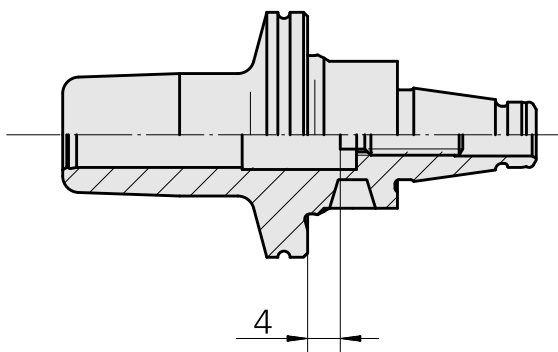

WFB 20-12 Shrink-fit mounting D8

Technical data

TH accessories category

WFB 20-12

Mounting

Shrink-fit mounting D8

Quick change inserts

shrink-fit mounting