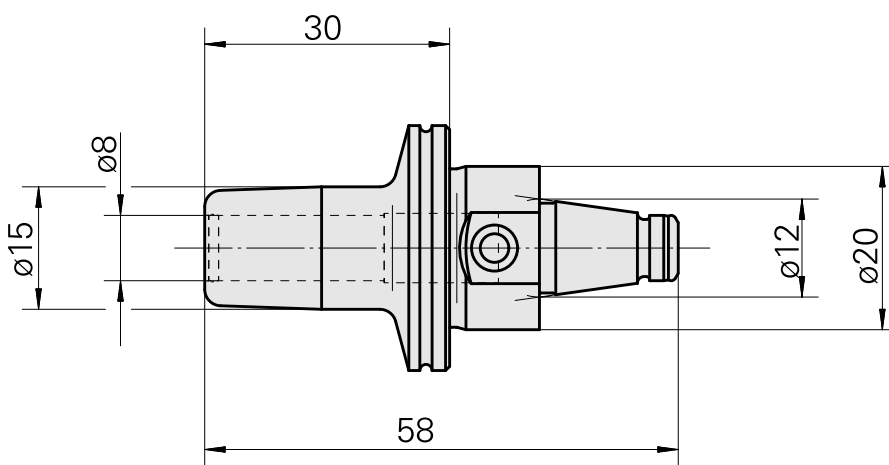

WFB 20-12 Shrink-fit mounting D8

Technical data

TH accessories category

WFB 20-12

Mounting

Shrink-fit mounting D8

Quick change inserts

shrink-fit mounting

Documents

No downloads available for this product

Accessories

Optional accessories

Other accessories

[Adjusting screw M 5x15](#)

Product ID : 10491071

Previous product ID : 326794
