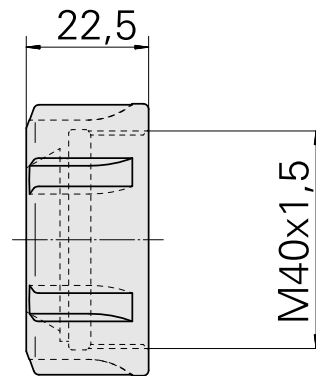

Clamping nut

Technical data

TH accessories category

Clamping nut

Mounting

ER32

Collet type

ER 32

Clamping nut type

Female thread

Documents

No downloads available for this product