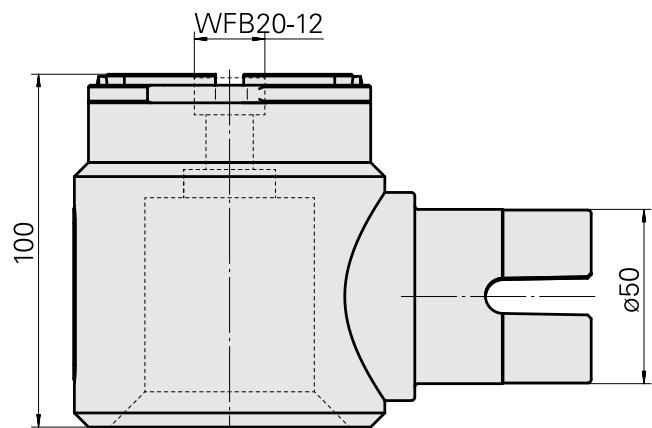

## Adapter mounting aid WFB 20-12

### Technical data

TH accessories category

Adapter mounting aid

Tool mounting

WFB 20-12

10108596  
W9990825

**INDEX**

---