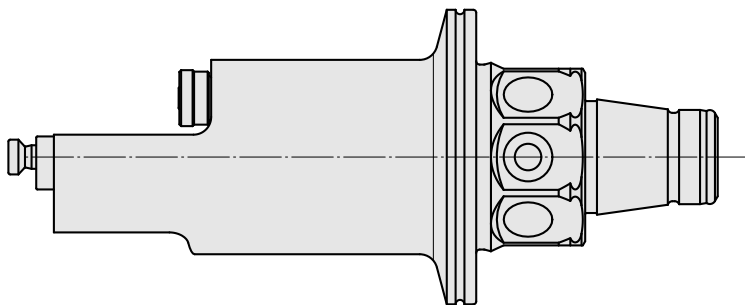

## WFB 32-20 Horn Type B114, left

### Technical data

TH accessories category

WFB 32-20

Mounting

Horn Type B114, left

Quick change inserts

Horn S-Mini

10104500  
W9990659

**INDEX**

---