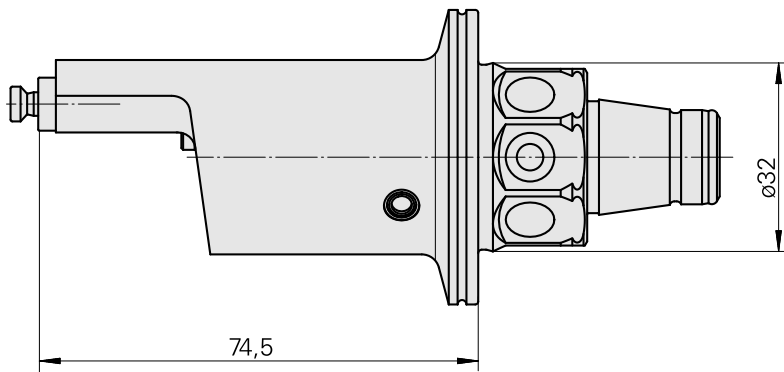

## WFB 32-20 Horn Type B114, left

### Technical data

TH accessories category

WFB 32-20

Mounting

Horn Type B114, left

Quick change inserts

Horn S-Mini

10104500  
W9990659