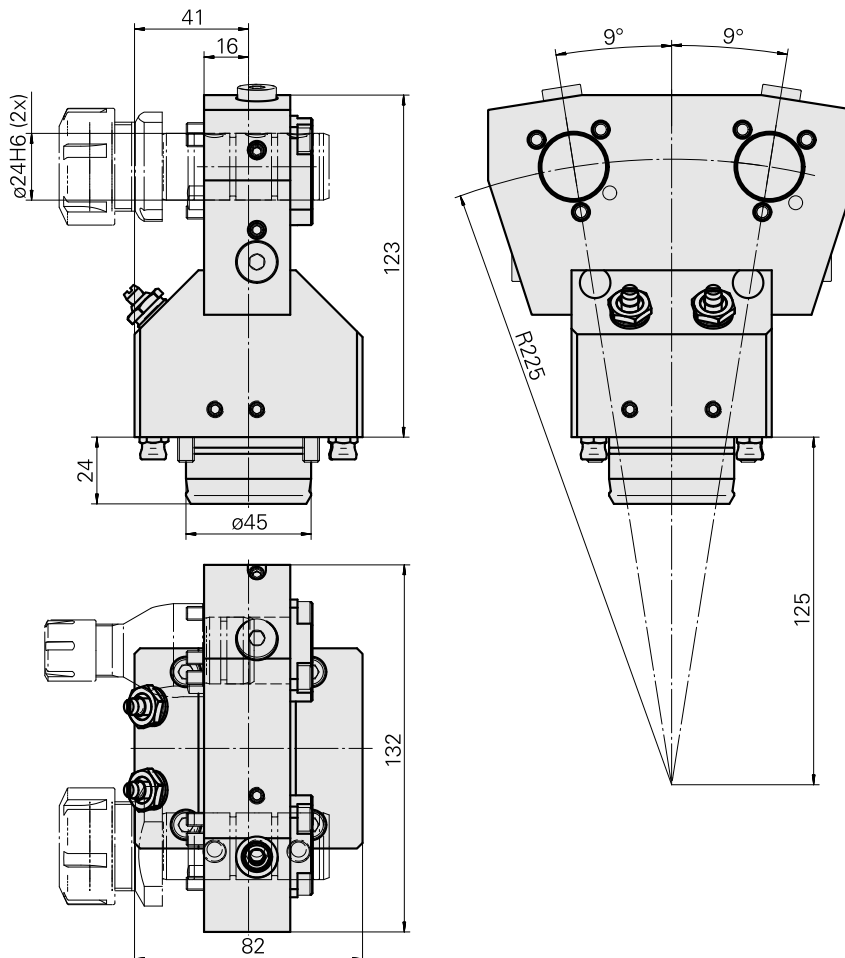

Basic holder KPS 45 D24 (0.94 "), double

Technical data

| | |
|-----------------------------|--|
| Shank KPS | KPS 45 |
| Drive | not live |
| Cooling | external and internal |
| Mounting | D24 |
| Pressure | 80 bar |
| X [mm] | 100 (3.94") |
| Y [mm] | ±9° |
| Z [mm] | 16 (0.63) |
| INDEX TRAUB products | ABC65 • TNK42/65 • TNL32-11 • TNL32 |

[Mount D16 \(0.63"\)](#)

Product ID : 10506517

Previous product ID : W9990105

| | | | |
|----------------------|---------------------|-----------------|--|
| Drive not live | Cooling internal | Mounting D16 | Pressure 80 bar |
| X [mm] 36 (1.42") | Y [mm] – | Z [mm] – | INDEX TRAUB products ABC65 • TNK42/65 • TNL18 • TNL20 • TNL32-11 • TNL32 • TNL32-11 compact • TNL20-11 • TNL32 compact • TNK40.2-10 • TNL20.2 • TNK40.2 |

Mount D20 (0.79 ")

Product ID : 10401858

Previous product ID : W9990506

| | | | |
|----------------------|---------------------|-----------------|--|
| Drive not live | Cooling internal | Mounting D20 | Pressure 80 bar |
| X [mm] 40 (1.57") | Y [mm] - | Z [mm] - | INDEX TRAUB products ABC65 • TNK42/65 • TNL18 • TNL20 • TNL32-11 • TNL32 • TNL32-11 compact • TNL20-11 • TNL32 compact • TNK40.2-10 • TNL20.2 • TNK40.2 |