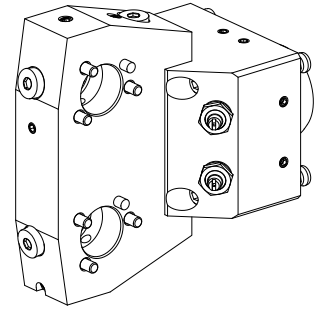

Basic holder KPS 45 D24 (0.94 "), double

Technical data

| | |
|-----------------------------|--|
| Shank KPS | KPS 45 |
| Drive | not live |
| Cooling | external and internal |
| Mounting | D24 |
| Pressure | 80 bar |
| X [mm] | 100 (3.94") |
| Y [mm] | ±9° |
| Z [mm] | 16 (0.63) |
| INDEX TRAUB products | ABC65 • TNK42/65 • TNL32-11 • TNL32 |

Documents

No downloads available for this product

Accessories

Optional accessories

Tool holders with compact shank

[Mount D12 \(0.47"\)](#)

Product ID : 10069528

Previous product ID : W9990530

| | | | |
|----------------------|---------------------|-----------------|--|
| Drive not live | Cooling internal | Mounting D12 | Pressure 80 bar |
| X [mm] 36 (1.42") | Y [mm] – | Z [mm] – | INDEX TRAUB products ABC65 • TNK42/65 • TNL18 • TNL20 • TNL32-11 • TNL32 • TNL32-11 compact • TNL20-11 • TNL32 compact • TNK40.2-10 • TNL20.2 • TNK40.2 |