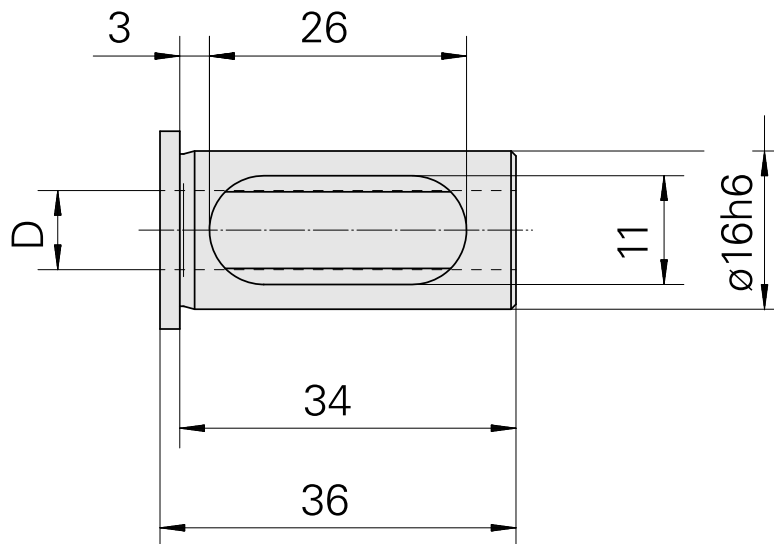

Mounting sleeve with collar D16/ 3mm

Technical data

TH accessories category	Mounting sleeve with collar
Mounting	D16
Tool mounting	3mm

10094604
W67512.0403

INDEX

Documents

No downloads available for this product