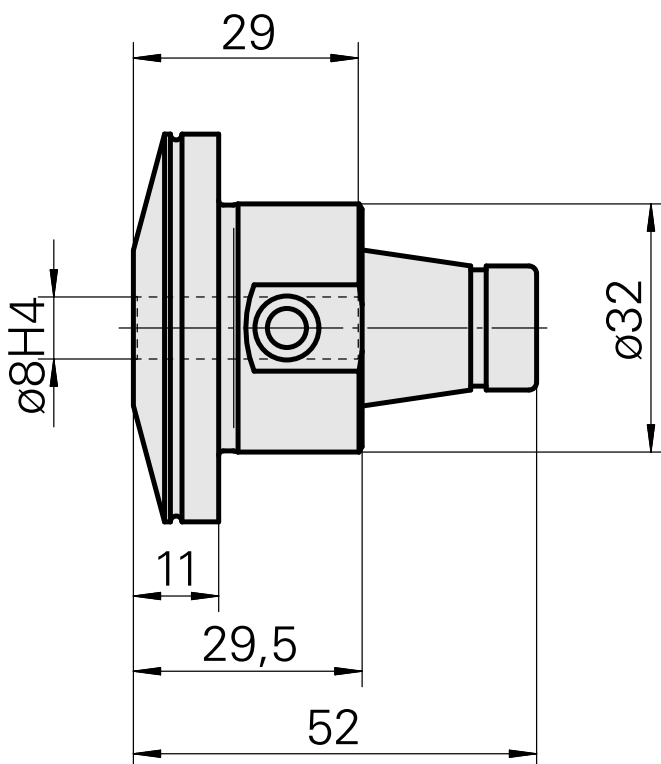

WFB 32-20 Shrink-fit mounting D8

Technical data

TH accessories category

WFB 32-20

Mounting

Shrink-fit mounting D8

Quick change inserts

shrink-fit mounting