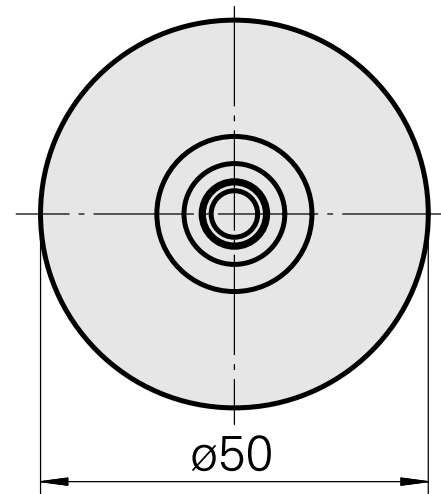

WFB 32-20 Shrink-fit mounting D8

Technical data

TH accessories category

WFB 32-20

Mounting

Shrink-fit mounting D8

Quick change inserts

shrink-fit mounting